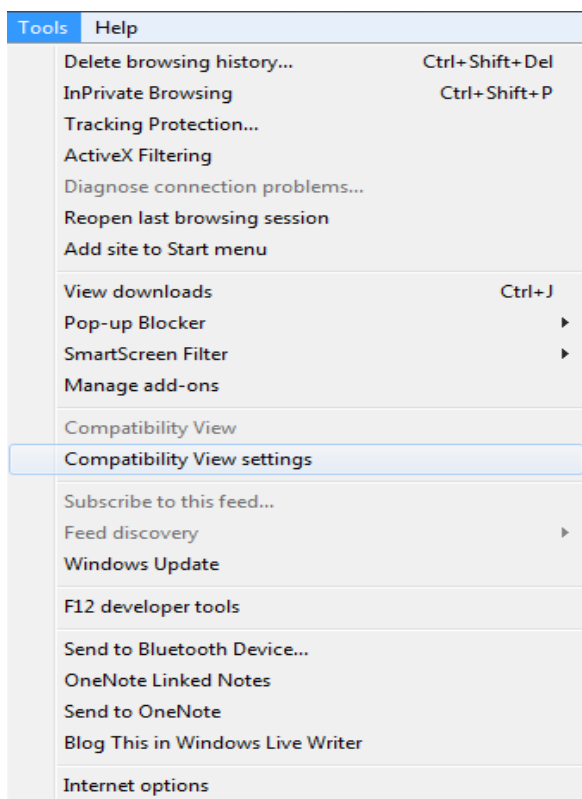

Internet Explorer 10 Compatibility Mode

For users running IE10 (Windows 7) and attempting to access County records, the below message is received-

This page can't be displayed

- Make sure the web address <http://public1.co.galveston.tx.us> is correct.
- Look for the page with your search engine.
- Refresh the page in a few minutes.

Fix connection problems

This is due to the compatibility mode settings in the browser. If this message is received, please do the following:

1) Press ALT once on the page that reads 'This page can't be displayed'.
2) Click Tools > Compatibility View Settings from the top menu bar (this should pop up after hitting the ALT key)