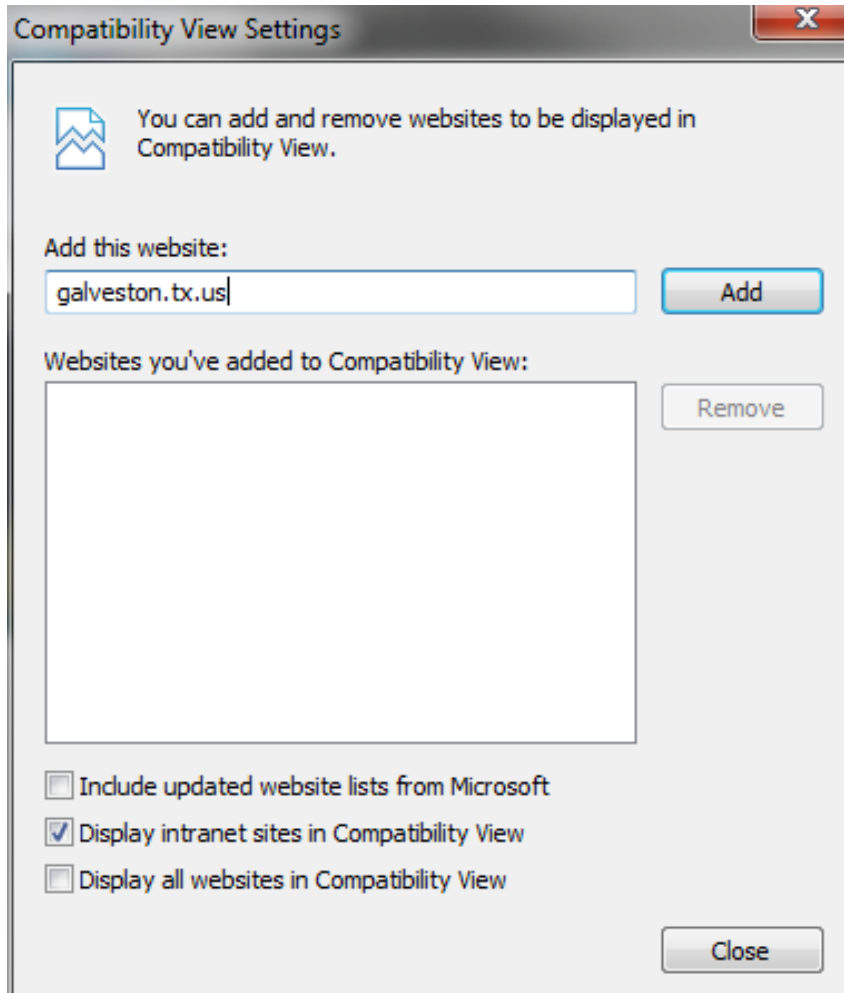

3. In the 'Add this website:' box add 'galveston.tx.us' using the 'Add' button

4. Click Close
5. Refresh the browser (F5)